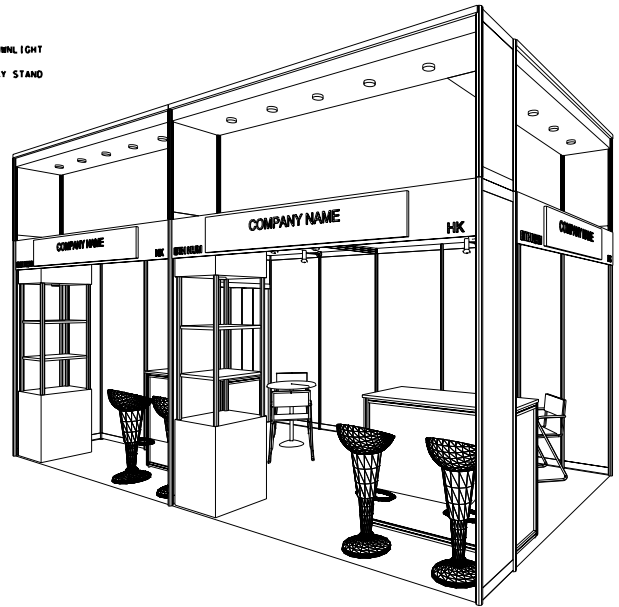

Hong Kong International Wine and Spirits Fair

香港國際美酒展

6M x 3M Right Corner Booth (OPTION A)

六米乘三米右邊角位攤位

BOOTH SPECIFICATIONS		QTY.
	DISPLAY SHOWCASE	2
	BAR COUNTER	2
	1000W x 300D WOODEN DISPLAY SHELF	4
	LONG ARMED SPOTLIGHT (300MM) 23WATT ENERGY SAVING LAMP (YELLOW LIGHT)	6
	ROUND MEETING TABLE	2
	BAR STOOL	6
	BLACK LEATHER CHAIR	6
	RUBBISH BIN & CARPET (18sqm.)	