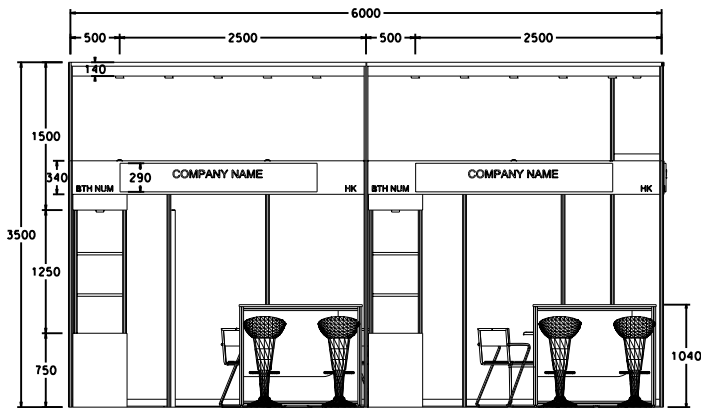

Hong Kong International Wine and Spirits Fair

香港國際美酒展

6M x 3M Right Corner Booth (OPTION A)

六米乘三米右邊角位攤位

BOOTH SPECIFICATIONS		QTY.
	DISPLAY SHOWCASE	2
	BAR COUNTER	2
	1000W x 300D WOODEN DISPLAY SHELF	4
	LONG ARMED SPOTLIGHT (300MM) 23WATT ENERGY SAVING LAMP (YELLOW LIGHT)	6
	ROUND MEETING TABLE	2
	BAR STOOL	6
	BLACK LEATHER CHAIR	6
	RUBBISH BIN & CARPET (18sqm.)	