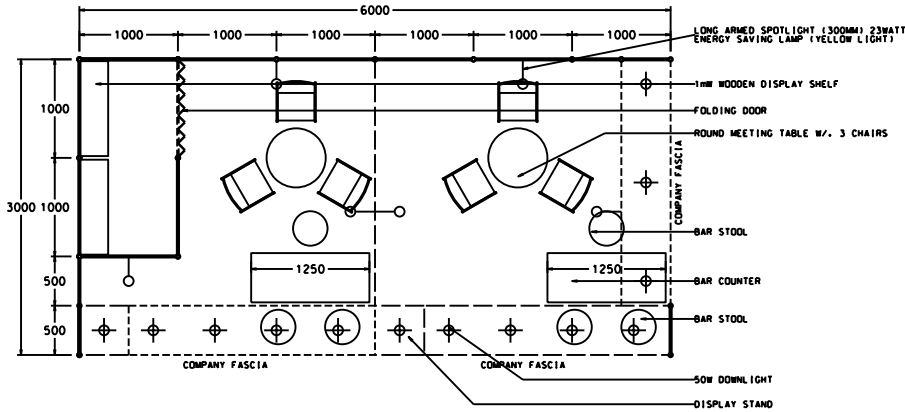

Hong Kong International Wine and Spirits Fair

香港國際美酒展

6M x 3M Right Corner Booth (OPTION A)

六米乘三米右邊角位攤位

BOOTH SPECIFICATIONS		QTY.
	DISPLAY SHOWCASE	2
	BAR COUNTER	2
	1000W x 300D WOODEN DISPLAY SHELF	4
	LONG ARMED SPOTLIGHT (300MM) 23WATT ENERGY SAVING LAMP (YELLOW LIGHT)	6
	ROUND MEETING TABLE	2
	BAR STOOL	6
	BLACK LEATHER CHAIR	6
	RUBBISH BIN & CARPET (18sqm.)	